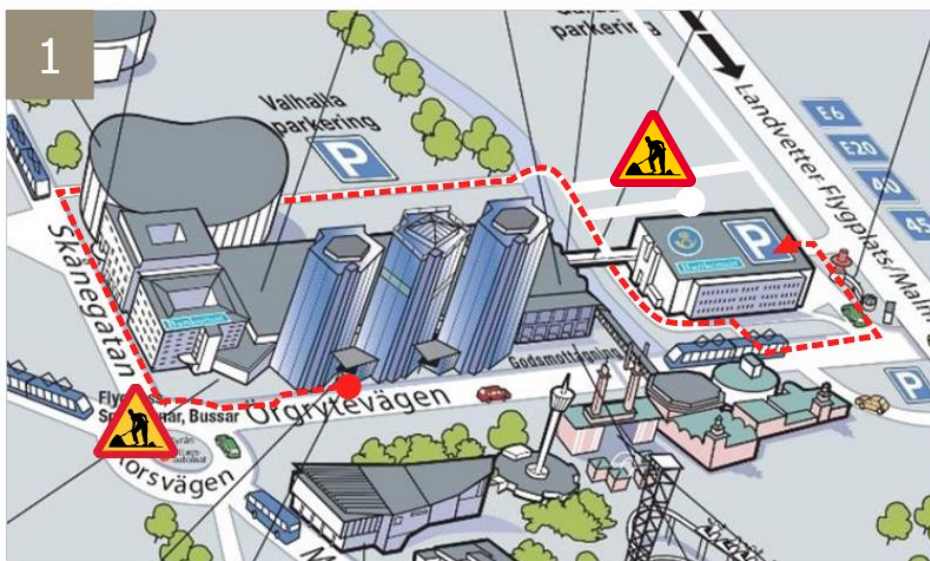

Focus parking information

1. Follow the directions on the map to **Focus Car Park**.
2. Choose the **middle lane** into the car park and drive all the way up to **level 4** and the Gothia Towers Focus Parking Section.
3. If you provided your car license plate when booking, drive slowly up to the barrier and it will **open automatically**. Press the **"phone/help" button** at the barrier for assistance.
4. **Please note**, it is important that you only park your car **inside** the Gothia Towers Guest Parking Section on level 4. If you park on another level, you will risk getting a parking fine.

GOTHIA TOWERS

Mässans gata 24
402 26 GÖTEBORG

Tel: +46-31-750 88 00

info@gothiatowers.com

www.gothiatowers.com

Address to the car park:

Fabriksgatan 45

The car park is open 24 hours, but the indoor passage to the hotel is closed during the hours 24:00-06:00