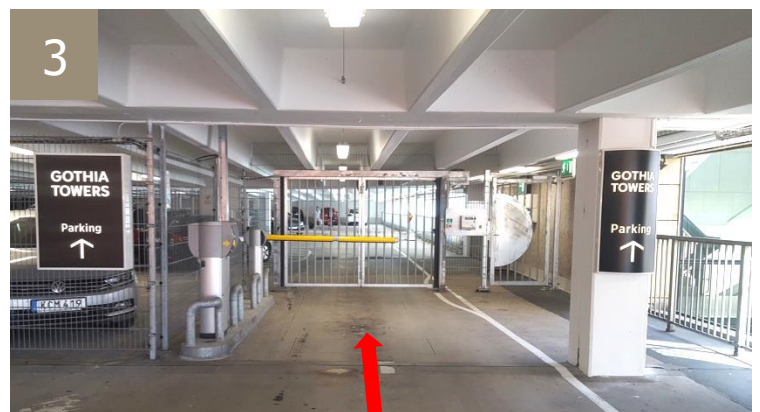

# Focus parking information

1. Follow the directions on the map to **Focus Car Park**.
2. Choose the **middle lane** into the car park which will take you directly up to **level 3** and the Gothia Towers Focus Parking Section.
3. If you provided your car license plate when booking, drive slowly up to the barrier and it will **open automatically**. Press the **"phone/help" button** at the barrier for assistance.
4. **Please note**, it is important that you only park your car **inside** the Gothia Towers Guest Parking Section. If you park outside the fenced section, you will risk getting a parking fine.
5. **Your car license plate** will be used as a code to open the gate when you collect your car.

The car park is open 24 hours, but the indoor passage to the hotel is closed during the hours 24:00-06:00

**You may park until 13:00 on the day you check out.**

Do not leave any valuables in your car!

The hotel is not responsible for any parking fines related to parking outside the Gothia Towers Guest Parking section

**Take the middle lane to floor 3**

**Drive up to the gate**