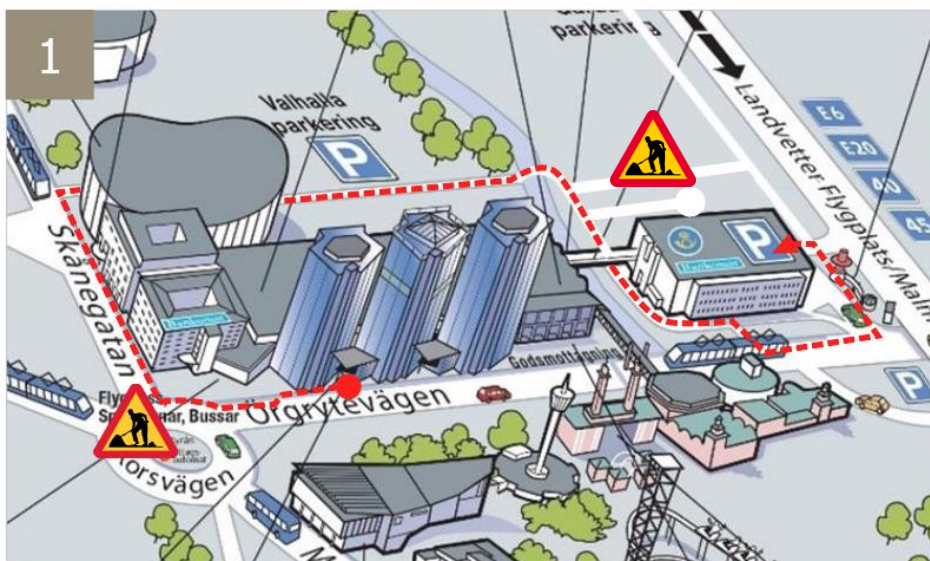

# Focus parking information

1. Follow the directions on the map to **Focus Car Park**.
2. Choose the **middle lane** into the car park which will take you directly up to **level 3** and the Gothia Towers Focus Parking Section.
3. If you provided your car license plate when booking, drive slowly up to the barrier and it will **open automatically**. Press the **"phone/help" button** at the barrier for assistance.
4. **Please note**, it is important that you only park your car **inside** the Gothia Towers Guest Parking Section. If you park outside the fenced section, you will risk getting a parking fine.
5. **Your car license plate** will be used as a code to open the gate when you collect your car.

The car park is open 24 hours, but the indoor passage to the hotel is closed during the hours 24:00-06:00

**You may park until 13:00 on the day you check out.**

Do not leave any valuables in your car!

The hotel is not responsible for any parking fines related to parking outside the Gothia Towers Guest Parking section

**Take the middle lane to floor 3**

**Drive up to the gate**