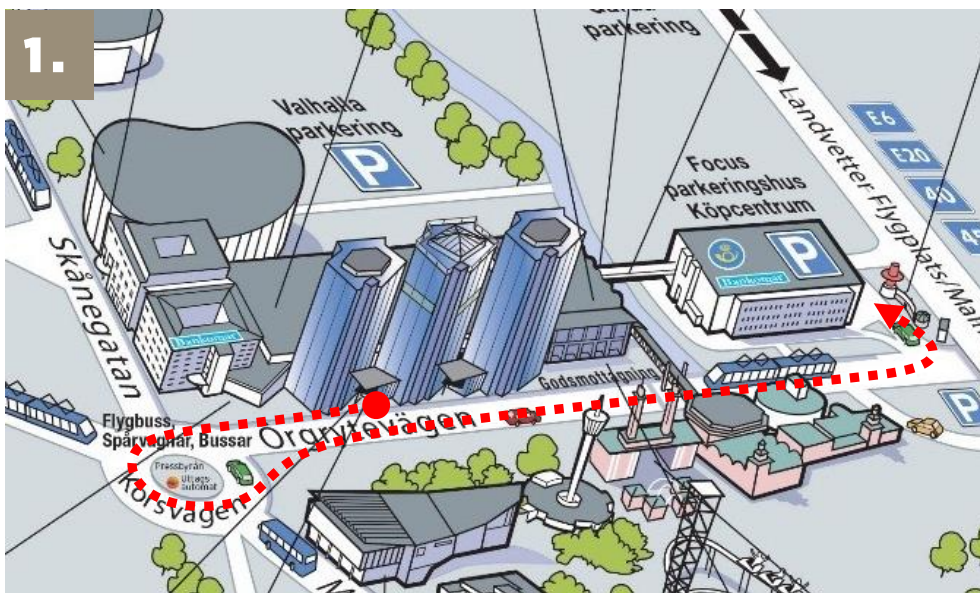

Parking Information

GOTHIA TOWERS

1. Follow the directions on the map to Focus Car Park.
2. Choose the middle lane into the car park which will take you directly up to level 3 and the Gothia Towers Focus Parking Section.
3. If you provided your car registration number when booking, drive slowly up to the barrier and it will open automatically. If you have a ticket from the hotel, use it to open the barrier. If you have none of the above, press the button at the barrier to be admitted.
4. Please note, it is important that you only park your car inside the Gothia Towers Guest Parking Section. If you park outside the fenced section, you will risk getting a parking fine.
5. To get to the hotel, walk via the walkway on level 2. Follow the signs.

The last six digits of your mobile number will be used as a code to open the gate when you collect your car. If you have a ticket, please scan it.

GOTHIA TOWERS
Mässans gata 24
402 26 GÖTEBORG

Tel: +46-31-750 88 00

info@gothiatowers.com

www.gothiatowers.com

The car park is open 24 hours.

You may park until 13:00 on the day you check out.

Do not leave any valuables in your car!

The hotel is not responsible for any parking fines related to parking outside the Gothia Towers Guest Parking Section.n

Address to the car park:

Fabriksgatan 45

2.

3.