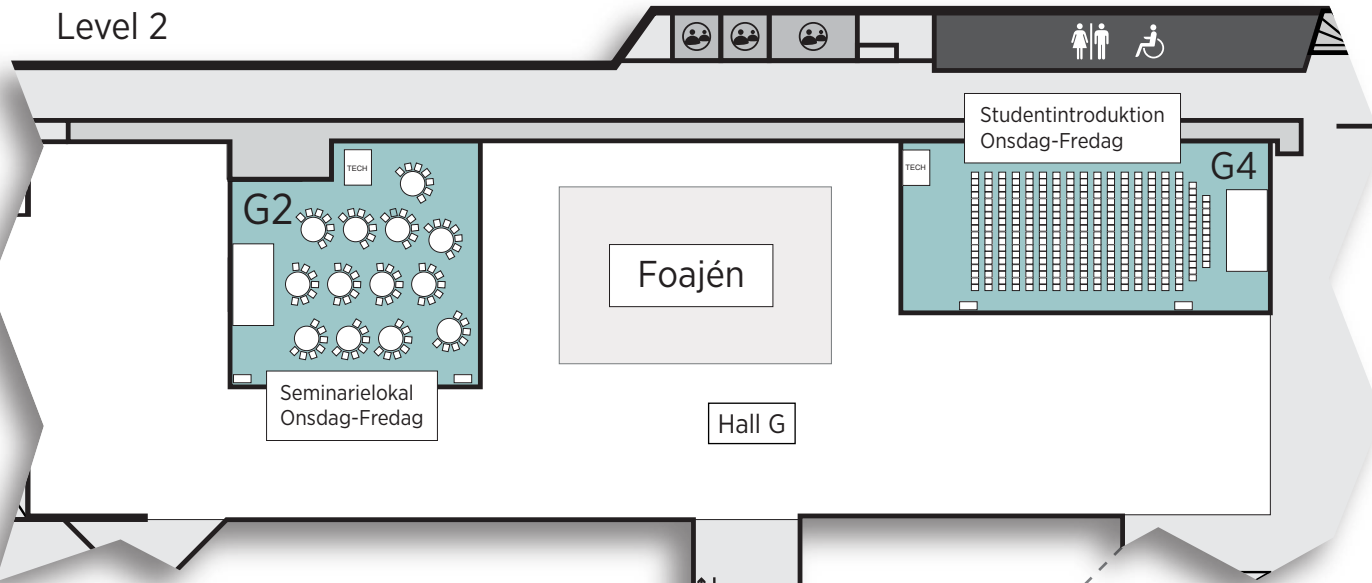

Level 2

Entrance 8 Scandinavium

Level 1

Escalator from level 1

Exhibitor Entrance Focus Shopping Centre & Parking

Corner Restaurant & Bar

MIX

Bankomat

Entrance 5 Korsvägen

Elevator to Heaven 23

Main Entrance Gothia Towers

West Coast

twentyfourseven

To level 2

CubicaDesign

Passage to Liseberg Amusement Park  
Passage to Focus